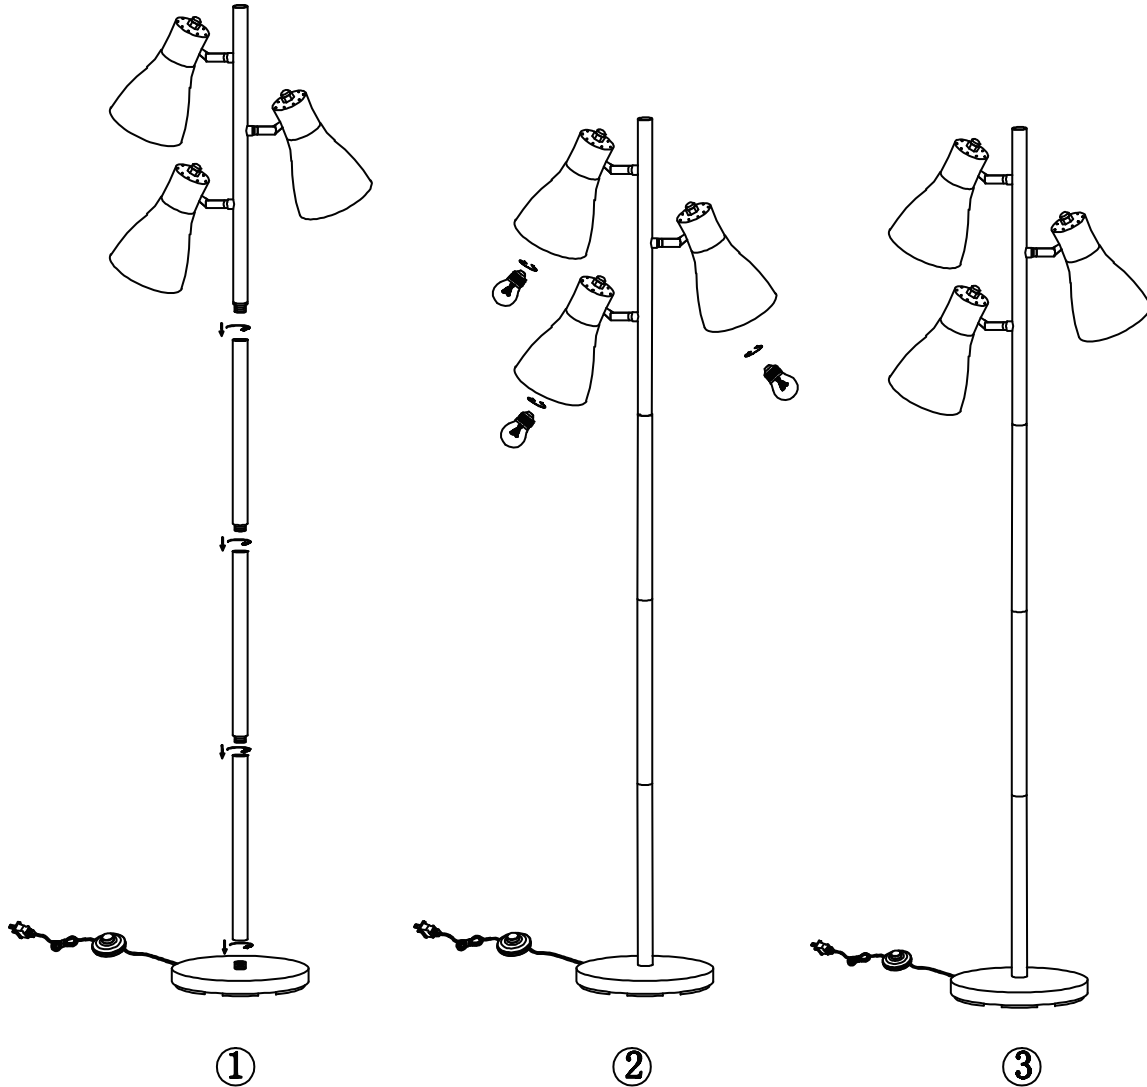

Part # LS-L-TRESFL XX

091106

## CAUTION

For indoor use only. Keep out of reach of children and animals. Place on flat surface and away from flammable materials. Never operate this appliance if it has a damaged cord, plug or cable. Keep cord away from heated and/or damp areas.

Use 120V~60Hz, 40 watt max. type A 3 x E26 bulb only.